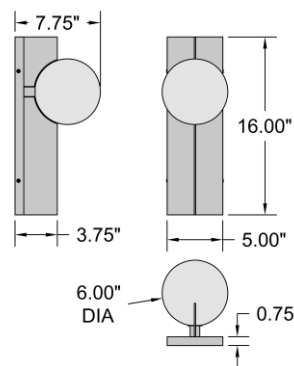

Stock Code: **62336LEDDL-GLD/OPL**

Collection: Euro

PRODUCT INFORMATION

Base: 62336 Parent: 62336LEDDL
Mounting Type: Wall UPC: 641594252194
Finish: Gold
Diffuser: Opal

PRODUCT MEASUREMENTS

FIXTURE**	BACKPLATE / CANOPY**
Length:	Length 16"
Width: 6"	Width: 5"
Diameter	Diameter:
Height: 16"	Height: .75"
Extension: 7.75"	
Overall Height:	

ADDITIONAL NOTES

Project Name: _____

Location: _____

Type: _____

Quantity: _____

Notes: _____

LINE DRAWING

IES FILE

In addition to Access Lighting's purchase and warranty terms and conditions, by signing below or placing an order, you agree that you are authorized to bind the entity placing any order and acknowledge the following: All of sizes and measurements are approximate and all images are for illustrative purposes only. In the event of an inconsistency, the "Product Measurements" section controls. There also may be slight differences in the colors and designs compared to the displayed and printed images.