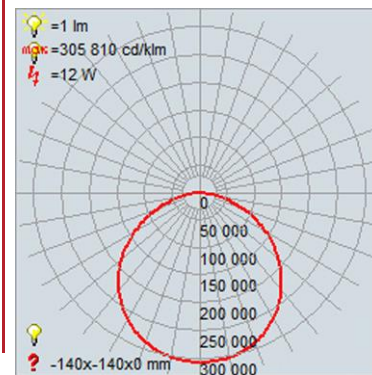

IES FILE

In addition to Access Lighting's purchase and warranty terms and conditions, by signing below or placing an order, you agree that you are authorized to bind the entity placing any order and acknowledge the following: All of sizes and measurements are approximate and all images are for illustrative purposes only. In the event of an inconsistency, the "Product Measurements" section controls. There also may be slight differences in the colors and designs compared to the displayed and printed images.

Signature: _____
Print Name _____ Date: _____

Toll Free 800-828-5483 www.AccessLighting.com
301 Piedmont Grove Park, Suite A, Greenville, SC 29611

** NOTE: All measurements are rounded up to the 1/4 inch. There is no warranty on any replaceable bulbs, even if included with the fixture.
Copyright Access Lighting Corp. All information is subject to change without notice. 5/14/2024 20881LEDD-BL_ACR.pdf