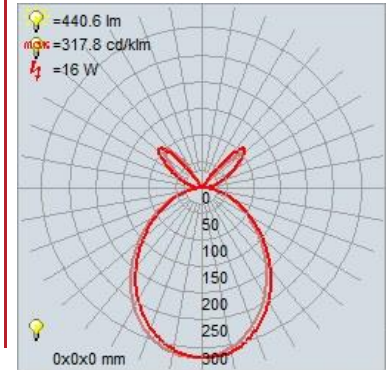

Stock Code: **20390LEDDMG-WH/FST**

Collection: Ry

PRODUCT INFORMATION

Base: 20390 Parent: 20390LEDDMG
Mounting Type: Wall UPC: 641594251654
Finish: White
Diffuser: Frosted

PRODUCT MEASUREMENTS

FIXTURE**	BACKPLATE / CANOPY**
Length:	Length:
Width: 6.5"	Width:
Diameter:	Diameter:
Height: 5.75"	Height:
Extension: 7.5"	
Overall Height:	

PHOTOMETRICS

Dimmable: Yes Nominal Lumens: 800 Lm
CRI: 90 Delivered Lumens: 441 Lm
CCT: 3000K
Recommended Dimmers:

ADDITIONAL NOTES

Project Name: _____
Location: _____
Type: _____
Quantity: _____
Notes: _____

LINE DRAWING

IES FILE

In addition to Access Lighting's purchase and warranty terms and conditions, by signing below or placing an order, you agree that you are authorized to bind the entity placing any order and acknowledge the following: All of sizes and measurements are approximate and all images are for illustrative purposes only. In the event of an inconsistency, the "Product Measurements" section controls. There also may be slight differences in the colors and designs compared to the displayed and printed images.